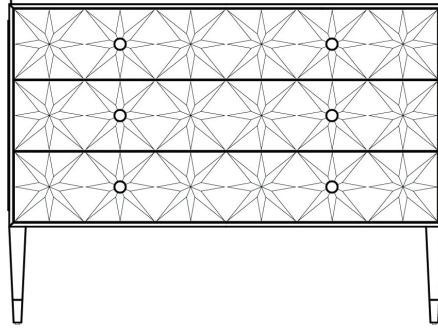

THE MILLING ROAD COLLECTION – Hardware Options

BAA6574
CELESTIAL CHEST

Options

STEPPED ROUND KNOB
– ANVIL

TIERED SQUARE KNOB
– ANVIL

DIAMOND PLATE KNOB
– ANVIL

Options for Escutcheon

SMOOTH SQUARE ESCUTCHEON
– ANVIL