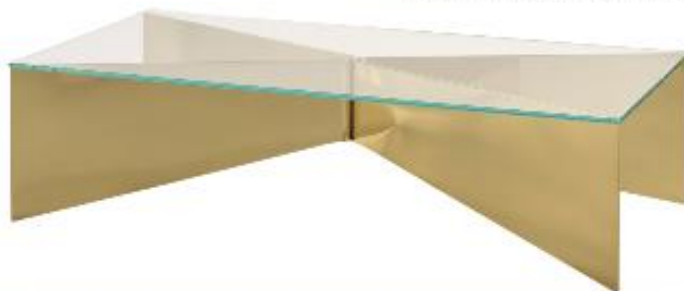

FRESH
PERSPECTIVES

design **aspire** home

curiosities
of
life

SPIRITED CHOICES
THAT MAKE A HOUSE
A HOME

Paolo Pallucco & Mireille Rivier

W il Toro 1

Sideboard, 1982
Pallucco Roma edition
32.3"H x 45.3"W x 16.9"D

Scene-stealing sculpture meets functional furniture in this cabinet that's as antitraditional as the era in which it was designed. Two levels of storage make it useful; an off-kilter appearance renders it a conversation piece.

pulpgallery.com

Baker Luxe Collection

LAYLA

Cocktail table

Two geometric brass sections join to form the base of the Layla Cocktail Table. With a design reminiscent of an envelope, the sculptural base stays in the spotlight, as viewed through a Starphire glass top. bakerfurniture.com

Superfici Venice Collection by Materica

STACK by Antonio Pio Saracino.

This three-dimensional, refined metal boiserie sets an enveloping stage where sculptural forms overlap and merge in seemingly endless evolution. As the name STACK implies, the accumulation and layering of the panels relay an ever-growing story. materica.eu