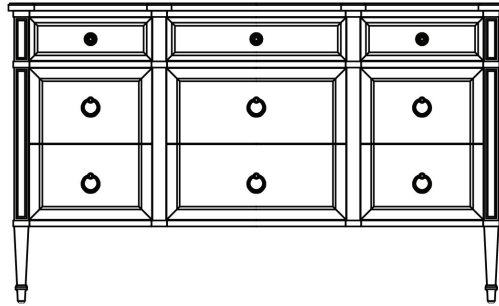

THE MILLING ROAD COLLECTION – Hardware Options

BAA6500
OLMO DRESSER

Options for Top Drawer & Bottom Drawers

STEPPED ROUND KNOB
– ANVIL

TIERED SQUARE KNOB
– ANVIL

DIAMOND PLATE KNOB
– ANVIL

TRADITIONAL CONCAVE KNOB
– FRENCH BRASS