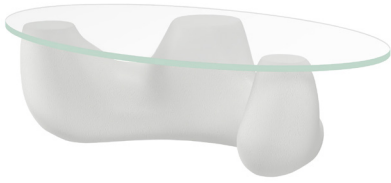

BAA5254, Yumuri Cocktail Table

The Yumuri Cocktail Table is inspired by Cuba's charming Yumuri Valley, which features a high-walled canyon and river with mountains on the horizon. The table is beautifully sculptural, with shaping reminiscent of the natural world.

Standard Finish: Matte Plaster