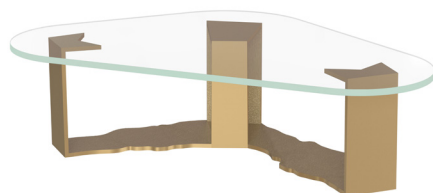

Standard Finish: Obsidian with Burnished Gold Leaf

Optional Finishes: Finish Program (Tier 1, Tier 2, Tier 3 and Tier 4)

BAA5260, Elite Side Table

Designer Orlando Diaz-Azcuy intended the Elite Side Table to present a paradox: what appears at first to be a complex design is actually elegantly simple. The table is crafted for a modern, artistic expression.

Standard Finish: Natural Bronze

BAA5261, Danzer Side Table

Lively and kinetic, the Danzer Side Table is a vision of forms in movement. The table evokes the immediate desire to touch and interact with its surfaces and experience it from a variety of angles.

Standard Finish: Matte Plaster

BAA5250, Peking Cocktail Table

Inspired by the design of classic Chinese altar tables, the Peking Cocktail Table reimagines the ornate look of a traditional piece with a thoughtful addition of a modern Grey Limestone top, elegantly intertwining the centuries together in a single unit.

Standard Finish: Obsidian with Grey Limestone

Optional Finishes: Finish Program (Tier 1, Tier 2, Tier 3 and Tier 4)

BAA5252, Niagara Cocktail Table

The Niagara Cocktail Table embodies the harmony of contrasts, seamlessly blending both rough and smooth elements within the design, creating a compelling piece with a variety of textures. Its surface evokes the dynamic beauty of a waterfall, bringing a sense of movement and energy to any space.