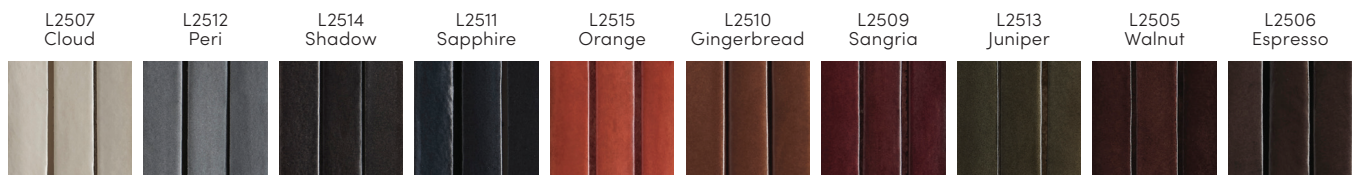

ONE COLOR OVERALL
Choose One

STEP 5* • DEFINE COLOR PLACEMENT

*A maximum of (x3) colors can be selected total, per item.

*See applicable image to configure color placement.

MCM332 Alameda Dining Side Chair

ONE COLOR OVERALL: Choose One ▼

STEP 5* • DEFINE COLOR PLACEMENT

*A maximum of (x3) colors can be selected total, per item.

*See applicable image to configure color placement.

MCM331 Alameda Dining Arm Chair