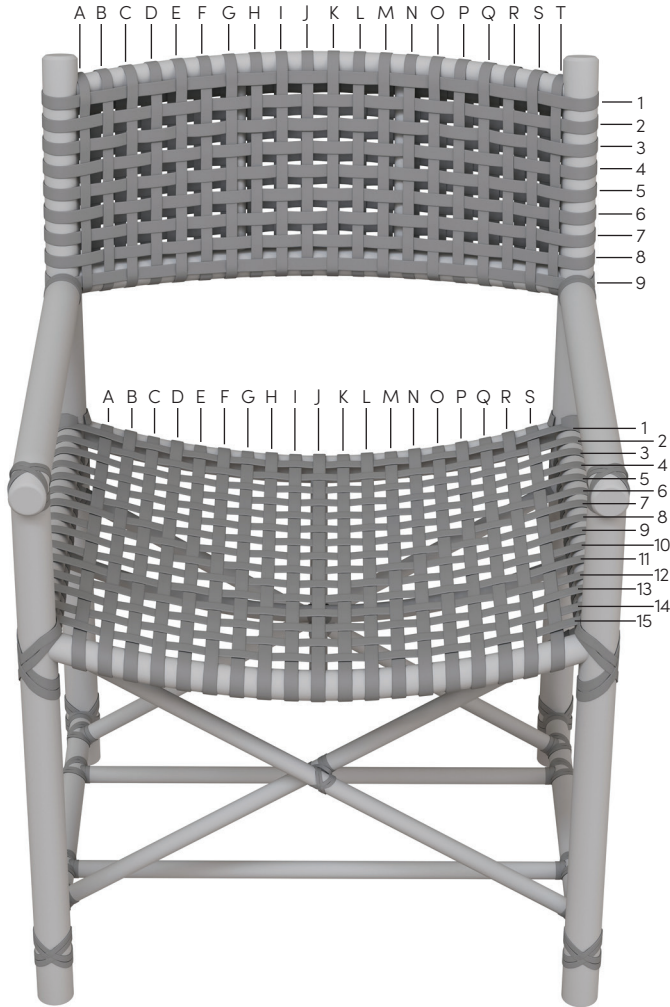

SEAT - VERTICAL

- A. Choose One ▼
- B. Choose One ▼
- C. Choose One ▼
- D. Choose One ▼
- E. Choose One ▼
- F. Choose One ▼
- G. Choose One ▼
- H. Choose One ▼
- I. Choose One ▼
- J. Choose One ▼
- K. Choose One ▼
- L. Choose One ▼
- M. Choose One ▼
- N. Choose One ▼
- O. Choose One ▼
- P. Choose One ▼
- Q. Choose One ▼
- R. Choose One ▼
- S. Choose One ▼

SEAT - HORIZONTAL

- 1. Choose One ▼
- 2. Choose One ▼
- 3. Choose One ▼
- 4. Choose One ▼
- 5. Choose One ▼
- 6. Choose One ▼
- 7. Choose One ▼
- 8. Choose One ▼
- 9. Choose One ▼
- 10. Choose One ▼
- 11. Choose One ▼
- 12. Choose One ▼
- 13. Choose One ▼
- 14. Choose One ▼
- 15. Choose One ▼

ONE COLOR OVERALL
Choose One ▼

STEP 5* • DEFINE COLOR PLACEMENT

*A maximum of (x3) colors can be selected total, per item.

*See applicable image to configure color placement.

MCLM45 Antalya Arm Chair

BACK - VERTICAL

BACK - HORIZONTAL

- 1. Choose One
- 2. Choose One
- 3. Choose One
- 4. Choose One
- 5. Choose One
- 6. Choose One
- 7. Choose One
- 8. Choose One
- 9. Choose One

ONE COLOR OVERALL
Choose One

SEAT - VERTICAL