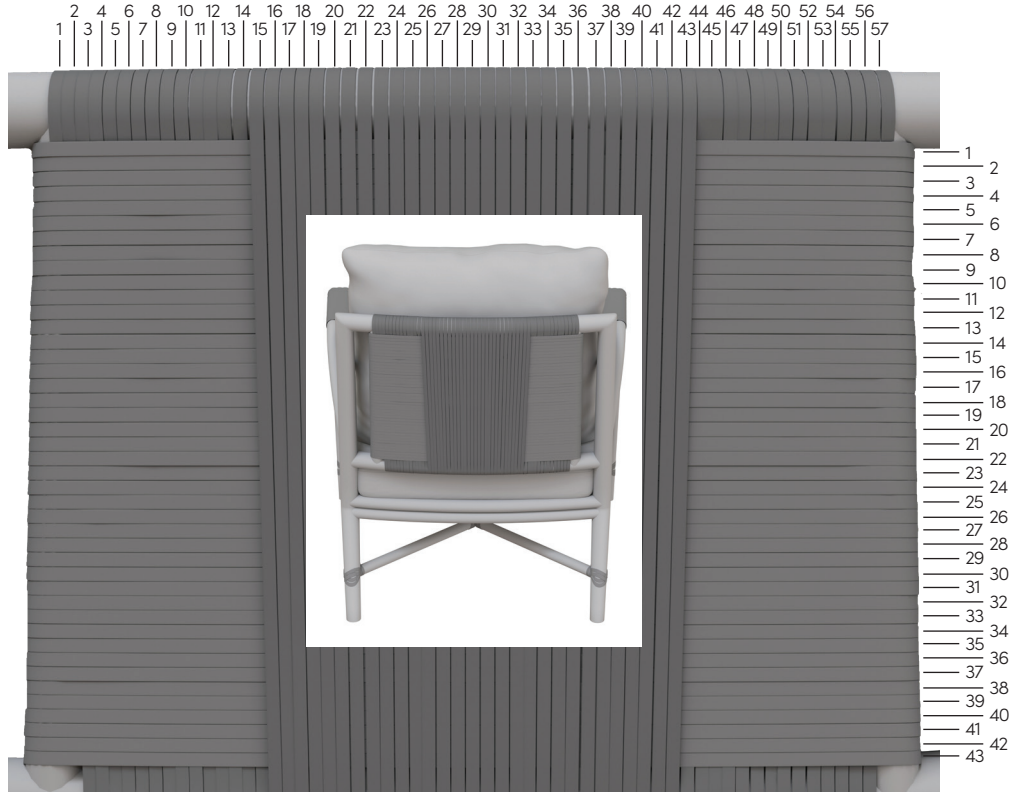

ONE COLOR OVERALL: Choose One ▼

STEP 5* • DEFINE COLOR PLACEMENT

*A maximum of (x3) colors can be selected total, per item.

*See applicable image to configure color placement.

MCA117
Alameda
Lounge Chair

BACK - VERTICAL