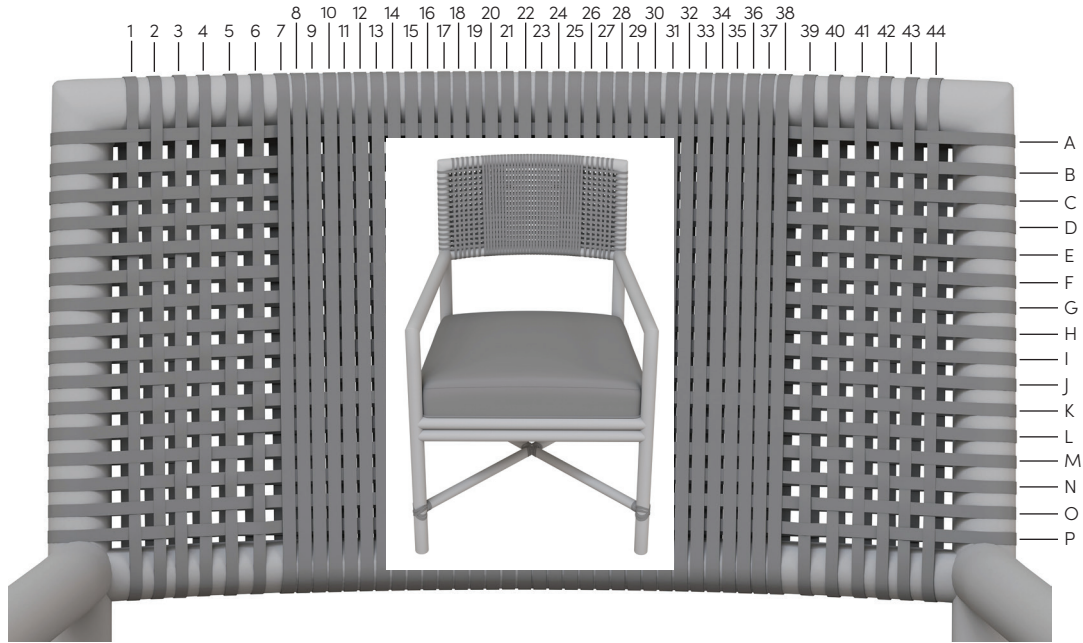

ONE COLOR OVERALL: Choose One ▼

STEP 5* • DEFINE COLOR PLACEMENT

*A maximum of (x3) colors can be selected total, per item.

*See applicable image to configure color placement.

MCM331 Alameda Dining Arm Chair