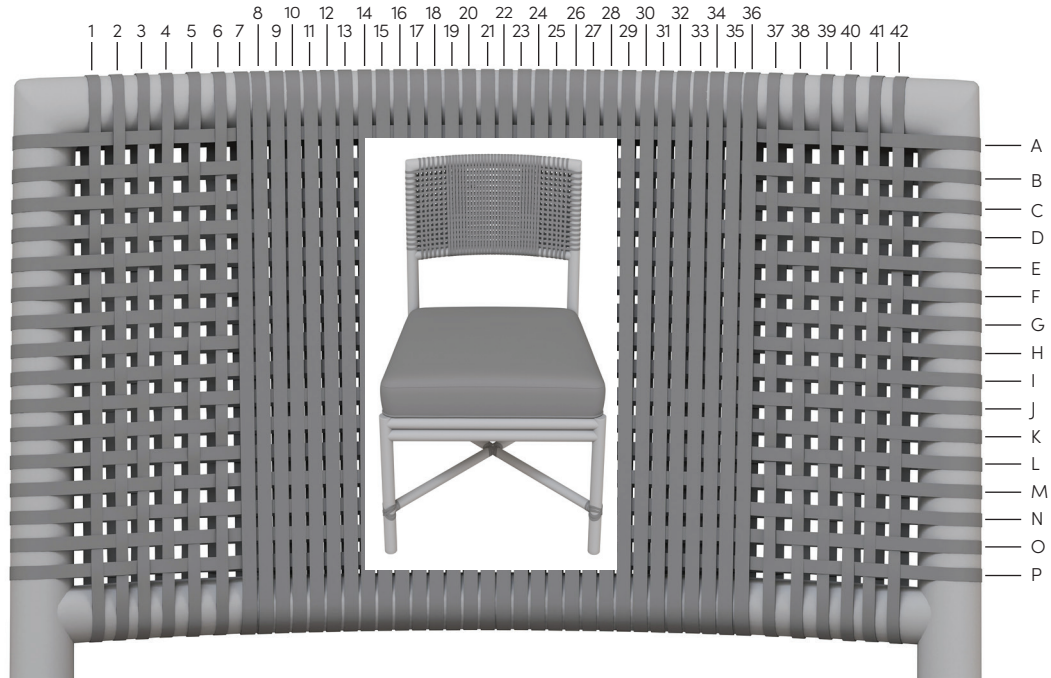

SEAT - HORIZONTAL

- 1. Choose One
- 2. Choose One
- 3. Choose One
- 4. Choose One
- 5. Choose One
- 6. Choose One
- 7. Choose One
- 8. Choose One
- 9. Choose One
- 10. Choose One
- 11. Choose One
- 12. Choose One
- 13. Choose One
- 14. Choose One
- 15. Choose One

ONE COLOR OVERALL
Choose One

STEP 5* • DEFINE COLOR PLACEMENT

*A maximum of (x3) colors can be selected total, per item.

*See applicable image to configure color placement.

MCM332 Alameda Dining Side Chair

BACK - VERTICAL

- | | | |
|-------------------------|-------------------------|-------------------------|
| 1. <u>Choose One</u> ▼ | 15. <u>Choose One</u> ▼ | 29. <u>Choose One</u> ▼ |
| 2. <u>Choose One</u> ▼ | 16. <u>Choose One</u> ▼ | 30. <u>Choose One</u> ▼ |
| 3. <u>Choose One</u> ▼ | 17. <u>Choose One</u> ▼ | 31. <u>Choose One</u> ▼ |
| 4. <u>Choose One</u> ▼ | 18. <u>Choose One</u> ▼ | 32. <u>Choose One</u> ▼ |
| 5. <u>Choose One</u> ▼ | 19. <u>Choose One</u> ▼ | 33. <u>Choose One</u> ▼ |
| 6. <u>Choose One</u> ▼ | 20. <u>Choose One</u> ▼ | 34. <u>Choose One</u> ▼ |
| 7. <u>Choose One</u> ▼ | 21. <u>Choose One</u> ▼ | 35. <u>Choose One</u> ▼ |
| 8. <u>Choose One</u> ▼ | 22. <u>Choose One</u> ▼ | 36. <u>Choose One</u> ▼ |
| 9. <u>Choose One</u> ▼ | 23. <u>Choose One</u> ▼ | 37. <u>Choose One</u> ▼ |
| 10. <u>Choose One</u> ▼ | 24. <u>Choose One</u> ▼ | 38. <u>Choose One</u> ▼ |
| 11. <u>Choose One</u> ▼ | 25. <u>Choose One</u> ▼ | 39. <u>Choose One</u> ▼ |
| 12. <u>Choose One</u> ▼ | 26. <u>Choose One</u> ▼ | 40. <u>Choose One</u> ▼ |
| 13. <u>Choose One</u> ▼ | 27. <u>Choose One</u> ▼ | 41. <u>Choose One</u> ▼ |
| 14. <u>Choose One</u> ▼ | 28. <u>Choose One</u> ▼ | 42. <u>Choose One</u> ▼ |