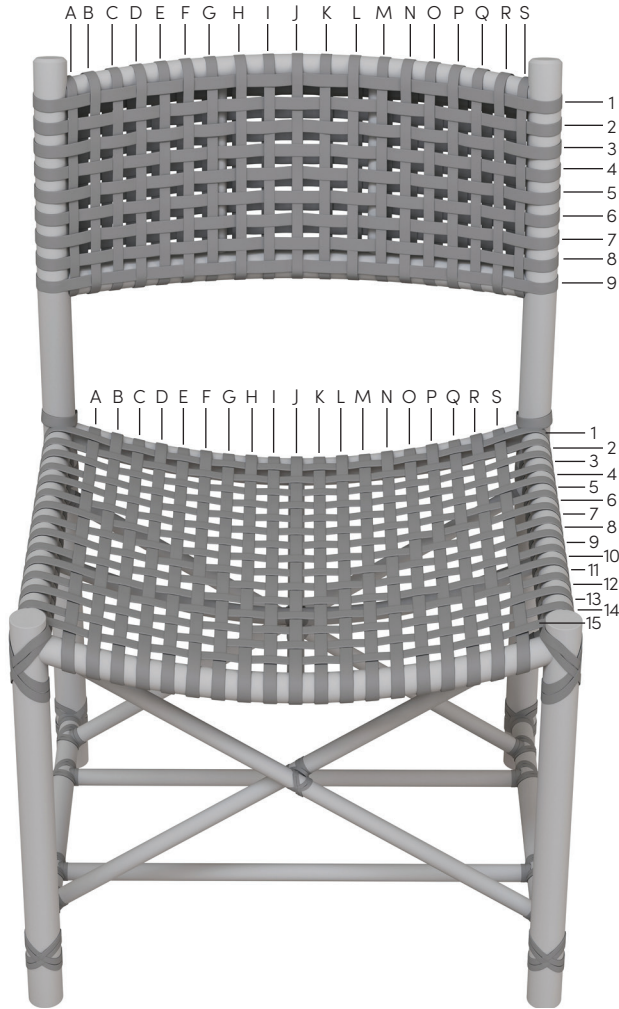

CHOOSE ONE

SHEEN LEVEL: 30 Sheen 10 Matte Sheen

STEP 3 • SELECT RAWHIDE COLOR FOR BINDINGS AT JOINTS

Match Rattan's Frame Finish * Or Choose One:

STEP 4 • SELECT SEAT/BACK RAWHIDE COLOR

CHOOSE ONE

STEP 5* • DEFINE COLOR PLACEMENT

*A maximum of (x3) colors can be selected total, per item.

*See applicable image to configure color placement.

MCLM44 Antalya Side Chair

BACK - VERTICAL

- A. Choose One ▼
- B. Choose One ▼
- C. Choose One ▼
- D. Choose One ▼
- E. Choose One ▼
- F. Choose One ▼
- G. Choose One ▼
- H. Choose One ▼
- I. Choose One ▼
- J. Choose One ▼
- K. Choose One ▼
- L. Choose One ▼
- M. Choose One ▼
- N. Choose One ▼
- O. Choose One ▼
- P. Choose One ▼
- Q. Choose One ▼
- R. Choose One ▼
- S. Choose One ▼

BACK - HORIZONTAL

- 1. Choose One ▼
- 2. Choose One ▼
- 3. Choose One ▼
- 4. Choose One ▼
- 5. Choose One ▼
- 6. Choose One ▼
- 7. Choose One ▼
- 8. Choose One ▼
- 9. Choose One ▼

ONE COLOR OVERALL
Choose One ▼