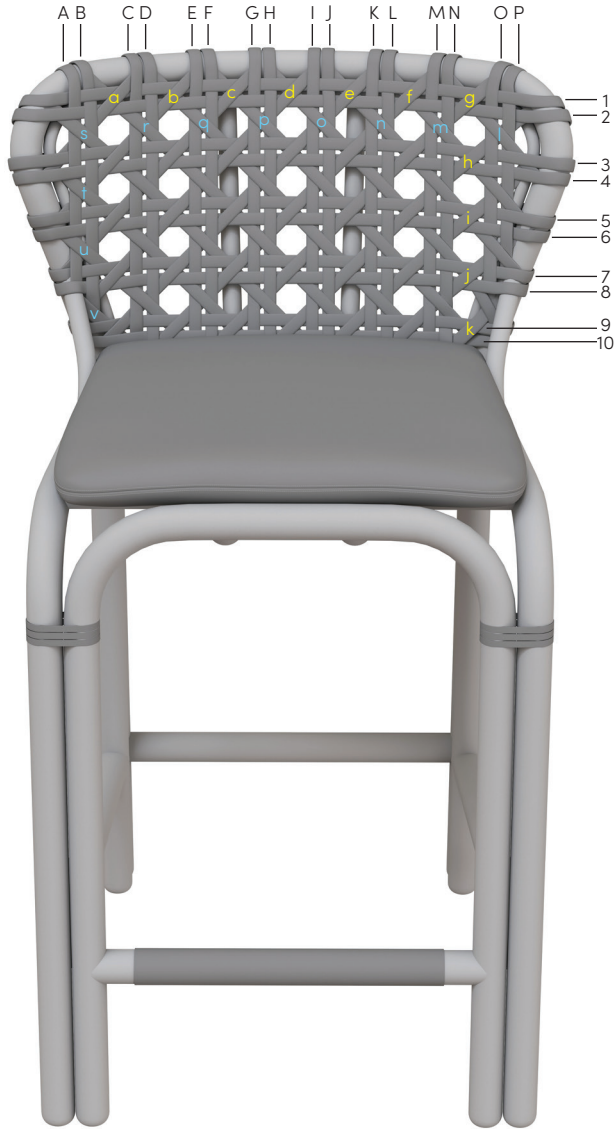

ONE COLOR OVERALL: Choose One ▼

STEP 5* • DEFINE COLOR PLACEMENT

*A maximum of (x3) colors can be selected total, per item.

*See applicable image to configure color placement.

MCLO143 Exalt Counter Stool

BACK - VERTICAL

- A. Choose One ▼
- B. Choose One ▼
- C. Choose One ▼
- D. Choose One ▼
- E. Choose One ▼
- F. Choose One ▼
- G. Choose One ▼
- H. Choose One ▼
- I. Choose One ▼
- J. Choose One ▼
- K. Choose One ▼
- L. Choose One ▼
- M. Choose One ▼
- N. Choose One ▼
- O. Choose One ▼
- P. Choose One ▼