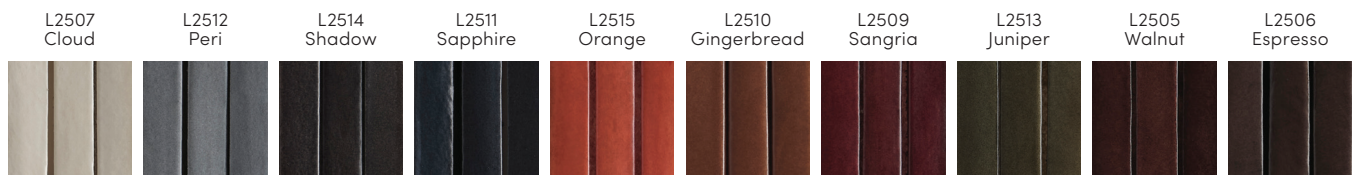

BACK - HORIZONTAL

A. <u>Choose One</u> ▼	I. <u>Choose One</u> ▼
B. <u>Choose One</u> ▼	J. <u>Choose One</u> ▼
C. <u>Choose One</u> ▼	K. <u>Choose One</u> ▼
D. <u>Choose One</u> ▼	L. <u>Choose One</u> ▼
E. <u>Choose One</u> ▼	M. <u>Choose One</u> ▼
F. <u>Choose One</u> ▼	N. <u>Choose One</u> ▼
G. <u>Choose One</u> ▼	O. <u>Choose One</u> ▼
H. <u>Choose One</u> ▼	P. <u>Choose One</u> ▼

☐ ONE COLOR OVERALL: Choose One ▼