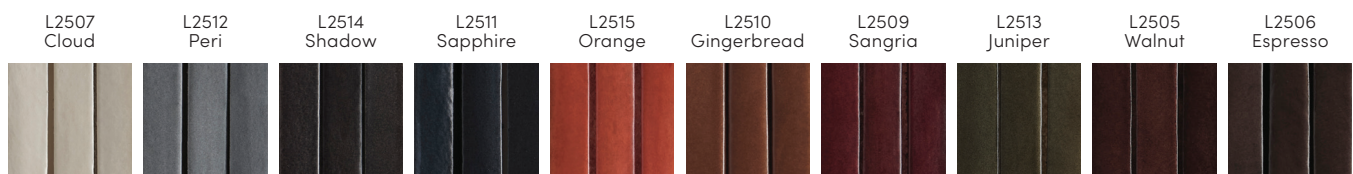

MCM332
Alameda Dining Side
Chair

MCM331
Alameda Dining Arm
Chair

MCL0143
Exalt Counter Stool

MCA117
Alameda Lounge Chair

MCM434
Crin Dining Side Chair

MCM435
Crin Dining Arm Chair

STEP 2 • SELECT RATTAN FRAME COLOR

CHOOSE ONE

SHEEN LEVEL: 30 Sheen 10 Matte Sheen

STEP 3 • SELECT RAWHIDE COLOR FOR BINDINGS AT JOINTS

Match Rattan's Frame Finish * Or Choose One:

STEP 4 • SELECT SEAT/BACK RAWHIDE COLOR

CHOOSE ONE

STEP 5* • DEFINE COLOR PLACEMENT

*A maximum of (x3) colors can be selected total, per item.

*See applicable image to configure color placement.

MCLM44 Antalya Side Chair

BACK - VERTICAL

- A. Choose One ▼
- B. Choose One ▼
- C. Choose One ▼
- D. Choose One ▼
- E. Choose One ▼
- F. Choose One ▼
- G. Choose One ▼
- H. Choose One ▼
- I. Choose One ▼
- J. Choose One ▼
- K. Choose One ▼
- L. Choose One ▼
- M. Choose One ▼
- N. Choose One ▼
- O. Choose One ▼
- P. Choose One ▼
- Q. Choose One ▼
- R. Choose One ▼
- S. Choose One ▼